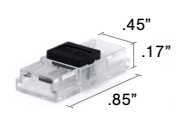

Sold: In feet

Adhere LED to smooth surface
including extrusion

iQ-VHB-CON	QTY
------------	-----

Sold: In feet

Adhere LED to concrete surface

CONNECTION

iQ-CLP-LEAD	QTY
-------------	-----

Sold: Individually

Joins lead wire to LED strip

iQ-CLP-INLINE	QTY
---------------	-----

Sold: Individually

Joins two LED strips

iQ-SNP-LEAD	QTY
-------------	-----

Sold: Individually

Joins lead wire to LED strip

iQ-SNP-INLINE	QTY
---------------	-----

Sold: Individually

Joins two LED strips

NOTE: CLP connectors are SW24/6.0 and SC, DRY rated only, and do not fit in extrusions.

NOTE: SNP fits all extrusions except the SLIM. Works with all DRY rated LED strips. 6.0 W/FT or less.