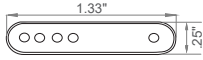

ACCESSORIES STRIP

MOUNTING

iQ-STRAP-10*	QTY
--------------	-----

Sold: In packs of 10

Rubber Strap
Fits DRY, DMP, WET

iQ-CLIP-SS10	QTY
--------------	-----

Sold: Individually

Metal Clip
Fits DMP, WET

iQ-CLIP-SS12	QTY
--------------	-----

Sold: Individually

Metal Clip
Fits DMP

iQ-CLIP-PL	QTY
------------	-----

Sold: Individually

Rubber Clip
Fits DMP, WET

*1 strap included with every 1 ft. of bare LED

iQ-VHB-STD	QTY
------------	-----

Sold: In feet

Adhere LED to smooth surface
including extrusion

iQ-VHB-CON	QTY
------------	-----

Sold: In feet

Adhere LED to concrete surface

CONNECTION

iQ-CLP-LEAD	QTY
-------------	-----

Sold: Individually