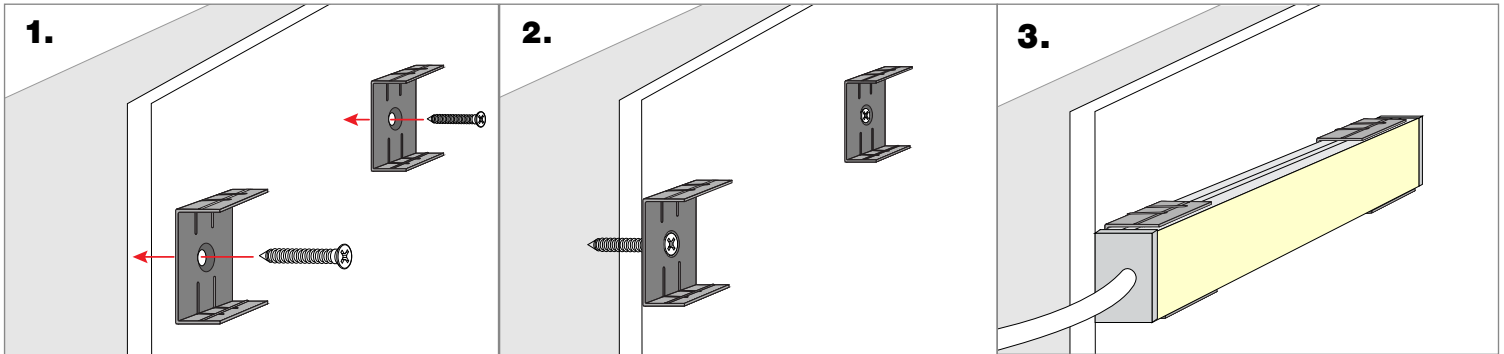

MOUNTING INSTALLATION

EXTRUSIONS - CORNER - WIDE

MOUNTING NOTE: 2 clips provided for 4' or less;
4 clips provided for greater than 4'

WIDE-PL

Screw Mounting

832 Silicone Mounting

NOTE: 832 Silicone use in a well-ventilated area, 832 Silicone sold with Caulking gun. Do not use in any submersible applications.

VHB Mounting

NOTES: • Field modifications must comply with Q-Tran's installation methods otherwise warranty is null and void