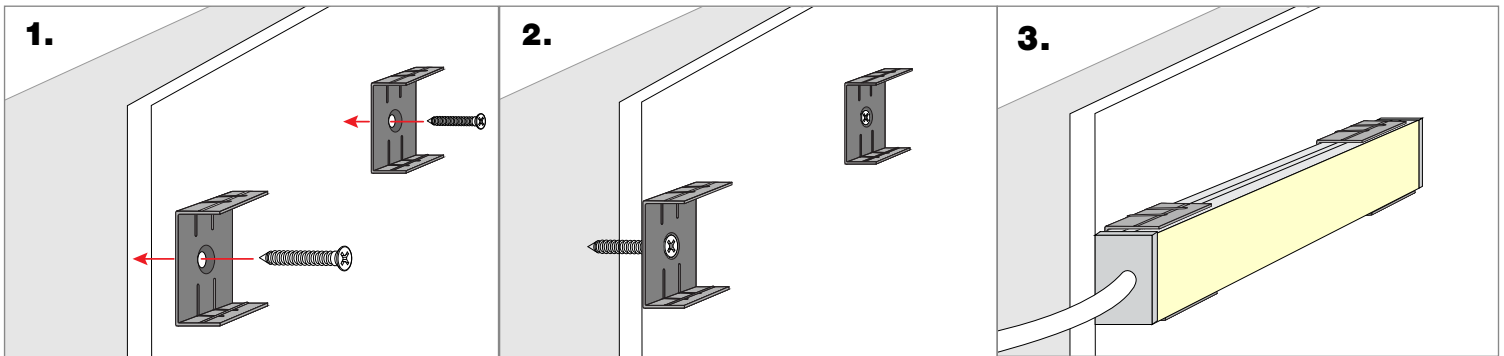

MOUNTING INSTALLATION

EXTRUSIONS - CORNER - WIDE

MOUNTING NOTE: 2 clips provided for 4' or less;
4 clips provided for greater than 4'

WIDE-PL

Screw Mounting

832 Silicone Mounting

NOTE: 832 Silicone use in a well-ventilated area, 832 Silicone sold with Caulking gun. Do not use in any submersible applications.

VHB Mounting

NOTES: • Field modifications must comply with Q-Tran's installation methods otherwise warranty is null and void