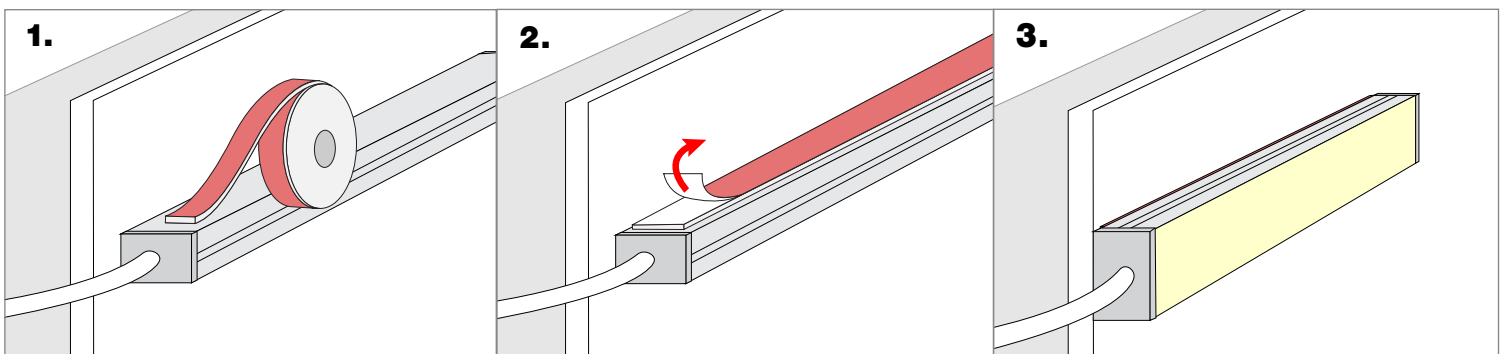

VHB Mounting

NOTES: • Field modifications must comply with Q-Tran's installation methods otherwise warranty is null and void