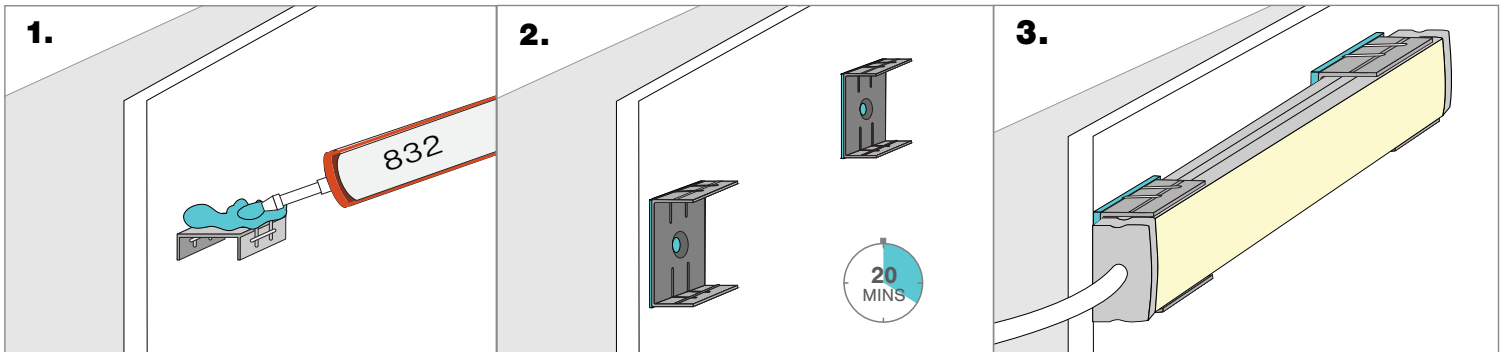

MOUNTING INSTALLATION

EXTRUSIONS - CORNER - WIDE

MOUNTING NOTE: 2 clips provided for 4' or less;
4 clips provided for greater than 4'

WIDE-PL

Screw Mounting

832 Silicone Mounting

NOTE: 832 Silicone use in a well-ventilated area, 832 Silicone sold with Caulking gun. Do not use in any submersible applications.

VHB Mounting

NOTES: • Field modifications must comply with Q-Tran's installation methods otherwise warranty is null and void