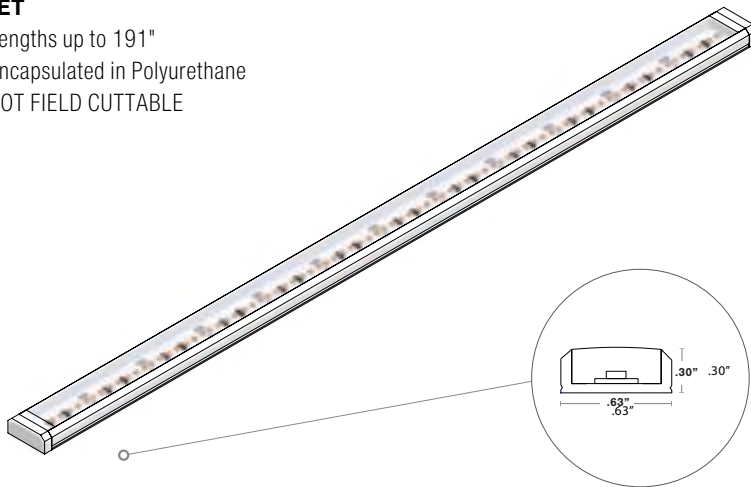

WET

- Lengths up to 191"
- Encapsulated in Polyurethane
- NOT FIELD CUTTABLE

COMPATIBLE CONNECTORS

Bare Wire (BW) 24"