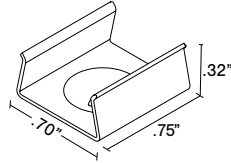

RESOURCE GUIDE - MOUNTING FIXTURES - FLEXIBLE - WURM-DW

MOUNTING NOTE: 2 clips provided per first 12", 1 clip provided per additional foot

WHITE SNUG CLIP SMALL

- For indoor/outdoor use
- Surface mounting
- Stainless Steel/Corrosion resistant
- Discrete mounting
- White glossy finish

MOUNTING HARDWARE

- #6 - 5/8" (one provided for each clip)
- 832 Silicone (sold separately)

MAGNETIC CLIP SMALL

- For indoor/outdoor use
- Steel clip
- Neodymium magnet
- Easy install
- Easily detachable
- COVE USE ONLY
- White glossy finish