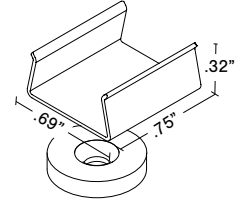

RESOURCE GUIDE - MOUNTING FIXTURES - FLEXIBLE - WURM-DW

MOUNTING NOTE: 2 clips provided per first 12", 1 clip provided per additional foot

WHITE SNUG CLIP SMALL

- For indoor/outdoor use
- Surface mounting
- Stainless Steel/Corrosion resistant
- Discrete mounting
- White glossy finish

MOUNTING HARDWARE

- #6 - 5/8" (one provided for each clip)
- 832 Silicone (sold separately)

MAGNETIC CLIP SMALL

- For indoor/outdoor use
- Steel clip
- Neodymium magnet
- Easy install
- Easily detachable
- COVE USE ONLY
- White glossy finish

MOUNTING HARDWARE

- #6 - 1 1/4" (one provided for each clip)
- 832 Silicone (sold separately)

RESOURCE GUIDE - LINEAR FIXTURES - FLEXIBLE - WURM-DW

RATED

DRY

- Lengths up to 191"
- Encapsulated in Polyurethane
- NOT FIELD CUTTABLE