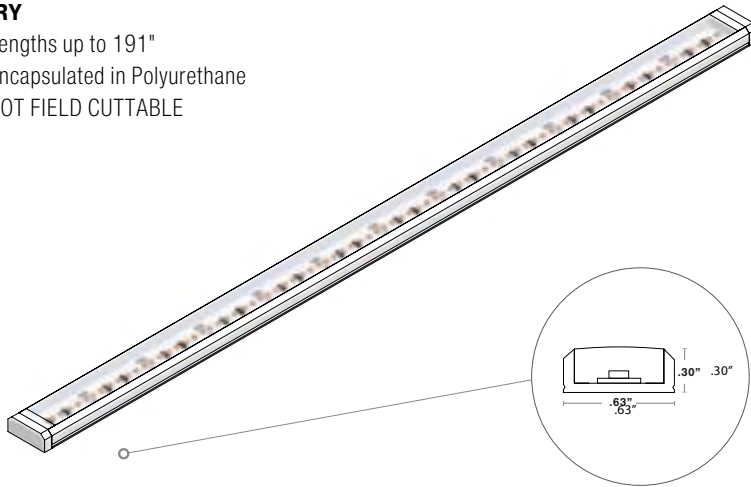

RESOURCE GUIDE - MOUNTING FIXTURES - FLEXIBLE - WURM-DW

MOUNTING NOTE: 2 clips provided per first 12", 1 clip provided per additional foot

WHITE SNUG CLIP SMALL

- For indoor/outdoor use
- Surface mounting
- Stainless Steel/Corrosion resistant
- Discrete mounting
- White glossy finish

MOUNTING HARDWARE

- #6 - 5/8" (one provided for each clip)
- 832 Silicone (sold separately)

MAGNETIC CLIP SMALL

- For indoor/outdoor use
- Steel clip
- Neodymium magnet
- Easy install
- Easily detachable
- COVE USE ONLY
- White glossy finish

MOUNTING HARDWARE

- #6 - 1 1/4" (one provided for each clip)
- 832 Silicone (sold separately)

RESOURCE GUIDE - LINEAR FIXTURES - FLEXIBLE - WURM-DW

RATED

DRY

- Lengths up to 191"
- Encapsulated in Polyurethane
- NOT FIELD CUTTABLE