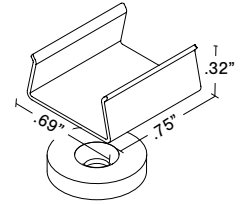

RESOURCE GUIDE - MOUNTING FIXTURES - FLEXIBLE - WURM-DW

MOUNTING NOTE: 2 clips provided per first 12", 1 clip provided per additional foot

WHITE SNUG CLIP SMALL

- For indoor/outdoor use
- Surface mounting
- Stainless Steel/Corrosion resistant
- Discrete mounting
- White glossy finish

MOUNTING HARDWARE

- #6 - 5/8" (one provided for each clip)
- 832 Silicone (sold separately)

MAGNETIC CLIP SMALL

- For indoor/outdoor use
- Steel clip
- Neodymium magnet
- Easy install
- Easily detachable
- COVE USE ONLY
- White glossy finish

MOUNTING HARDWARE

- #6 - 1 1/4" (one provided for each clip)
- 832 Silicone (sold separately)

RESOURCE GUIDE - LINEAR FIXTURES - FLEXIBLE - WURM-DW

RATED

DRY

- Lengths up to 191"
- Encapsulated in Polyurethane
- NOT FIELD CUTTABLE