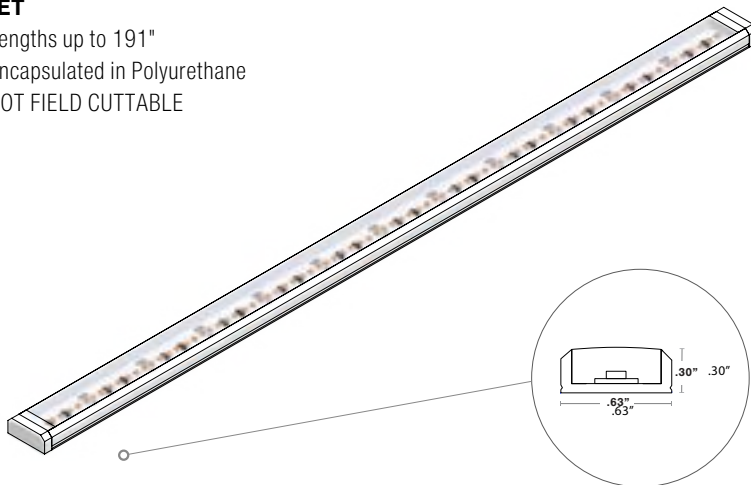

WET

- Lengths up to 191"
- Encapsulated in Polyurethane
- NOT FIELD CUTTABLE

COMPATIBLE CONNECTORS

Bare Wire (BW) 24"