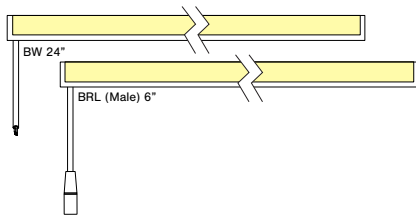

2 clips provided for 4' or less;
4 clips provided for greater than 4'

- Stainless Steel
- Indoor/Outdoor
- #4 x 5/8" Flat Head SS (1 per clip included)

Plastic T-Bar
(TRE3-TBC)

Standard 1" (15/16) grid Clips
2 clips provided per first 12",
1 clip provided per additional foot

BARE WIRE 24"

MALE INPUT FEMALE OUTPUT
DRY BARREL 6"

MALE INPUT FEMALE OUTPUT
WET BARREL 6"

SYMMETRICAL

RESOURCE GUIDE

EXTRUSIONS - SURFACE - TRE3

TYPE To order a bare extrusion without a strip installed in Q-Tran factory, choose **NI** (Not Installed) for your Type option

S1 - Input only

P1 - Input/Output

S2 - Input only

P2 - Input/Output

RESOURCE GUIDE - COMPATIBILITY

STRIP & EXTRUSION

STRIP AND EXTRUSION COMPATIBILITY

EXTRUSIONS	STATIC WHITE				DYNAMIC WHITE				STATIC COLOR				RGB				RGBW			
	DRY	DMP	WET	ENC	DRY	DMP	WET	ENC	DRY	DMP	WET	ENC	DRY	DMP	WET	ENC	DRY	DMP	WET	ENC
ARKA	✓	✓	✓	✗	✓	✓	✓	✗	✓	✓	✓	✗	✓	✓	✓	✗	✓	✓	✗	✗
TELA	✓	✓	✓	✗	✓	✓	✓	✗	✓	✓	✓	✗	✓	✓	✓	✗	✓	✓	✗	✗
VEVE	✓	✓	✓	✗	✓	✓	✓	✗	✓	✓	✓	✗	✓	✓	✓	✗	✓	✓	✗	✗
FLUR	✓	✓	✓	✓	✓	✓	✗	✓	✓	✓	✓	✓	✓	✓	✗	✓	✗	✗	✗	✗
LATO	✓	✓	✓	✓	✓	✓	✗	✓	✓	✓	✓	✓	✓	✓	✗	✓	✗	✗	✗	✗
TORQ	✓	✓	✓	✓	✓	✓	✗	✓	✓	✓	✓	✓	✓	✓	✗	✓	✗	✗	✗	✗
VEGA	✓	✓	✗	✗	✓	✓	✗	✗	✓	✓	✗	✗	✓	✓	✗	✗	✗	✗	✗	✗
ROND	✓	✓	✗	✗	✓	✓	✗	✗	✓	✓	✗	✗	✓	✓	✗	✗	✗	✗	✗	✗
SLIM	✓	✓	✓	✗	✓	✓	✗	✗	✓	✓	✓	✗	✓	✓	✗	✗	✗	✗	✗	✗
WIDE	✓	✓	✓	✗	✓	✓	✓	✗	✓	✓	✓	✗	✓	✓	✓	✗	✓	✓	✓	✗
TRE3	✓	✓	✓	✗	✓	✓	✓	✗	✓	✓	✓	✗	✓	✓	✓	✗	✓	✓	✗	✗

KEY

- ✓ = Encapsulated but not with 6.0 & 7.5 strip
- ✓ = Wet rated but with no lens