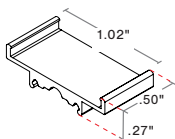

2 clips provided for 4' or less;
4 clips provided for greater than 4'

- Stainless Steel
- Indoor/Outdoor
- #4 x 5/8" Flat Head SS (1 per clip included)

Plastic T-Bar
(TRE3-TBC)

Standard 1" (15/16) grid Clips
2 clips provided per first 12",
1 clip provided per additional foot