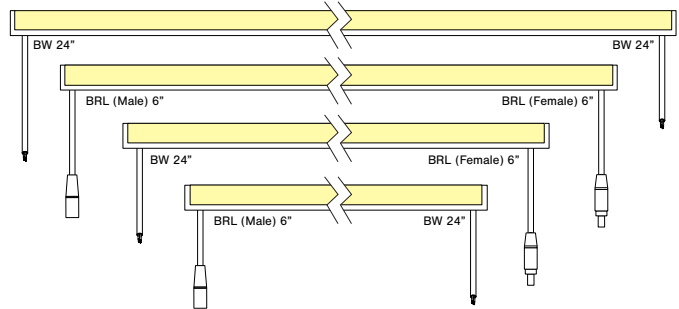

BARE WIRE 24"

MALE INPUT FEMALE OUTPUT
DRY BARREL 6"

MALE INPUT FEMALE OUTPUT
WET BARREL 6"

SYMMETRICAL

RESOURCE GUIDE

EXTRUSIONS - SURFACE - TRE3

TYPE To order a bare extrusion without a strip installed in Q-Tran factory, choose **NI** (Not Installed) for your Type option

S1 - Input only

P1 - Input/Output

S2 - Input only

P2 - Input/Output

RESOURCE GUIDE - COMPATIBILITY

STRIP & EXTRUSION

STRIP AND EXTRUSION COMPATIBILITY

EXTRUSIONS	STATIC WHITE				DYNAMIC WHITE				STATIC COLOR				RGB				RGBW			
	DRY	DMP	WET	ENC	DRY	DMP	WET	ENC	DRY	DMP	WET	ENC	DRY	DMP	WET	ENC	DRY	DMP	WET	ENC
ARKA	✓	✓	✓	✗	✓	✓	✓	✗	✓	✓	✓	✗	✓	✓	✓	✗	✓	✓	✗	✗
TELA	✓	✓	✓	✗	✓	✓	✓	✗	✓	✓	✓	✗	✓	✓	✓	✗	✓	✓	✗	✗
VEVE	✓	✓	✓	✗	✓	✓	✓	✗	✓	✓	✓	✗	✓	✓	✓	✗	✓	✓	✗	✗
FLUR	✓	✓	✓	✓	✓	✓	✗	✓	✓	✓	✓	✓	✓	✓	✗	✓	✗	✗	✗	✗
LATO	✓	✓	✓	✓	✓	✓	✗	✓	✓	✓	✓	✓	✓	✓	✗	✓	✗	✗	✗	✗
TORQ	✓	✓	✓	✓	✓	✓	✗	✓	✓	✓	✓	✓	✓	✓	✗	✓	✗	✗	✗	✗
VEGA	✓	✓	✗	✗	✓	✓	✗	✗	✓	✓	✗	✗	✓	✓	✗	✗	✗	✗	✗	✗
ROND	✓	✓	✗	✗	✓	✓	✗	✗	✓	✓	✗	✗	✓	✓	✗	✗	✗	✗	✗	✗
SLIM	✓	✓	✓	✗	✓	✓	✗	✗	✓	✓	✓	✗	✓	✓	✗	✗	✗	✗	✗	✗
WIDE	✓	✓	✓	✗	✓	✓	✓	✗	✓	✓	✓	✗	✓	✓	✓	✗	✓	✓	✓	✗
TRE3	✓	✓	✓	✗	✓	✓	✓	✗	✓	✓	✓	✗	✓	✓	✓	✗	✓	✓	✗	✗

KEY

- ✓ = Encapsulated but not with 6.0 & 7.5 strip
- ✓ = Wet rated but with no lens