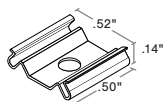

2 clips provided for 4' or less;
4 clips provided for greater than 4'

- Stainless Steel
- Indoor/Outdoor
- #4 x 5/8" Flat Head SS (1 per clip included)

Plastic T-Bar
(TRE3-TBC)

Standard 1" (15/16) grid Clips
2 clips provided per first 12",
1 clip provided per additional foot