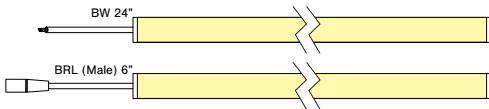

BARE WIRE 24"

MALE INPUT FEMALE OUTPUT
DRY BARREL 6"

MALE INPUT FEMALE OUTPUT
WET BARREL 6"

SYMMETRICAL

RESOURCE GUIDE

EXTRUSIONS - SURFACE - TRE3

TYPE To order a bare extrusion without a strip installed in Q-Tran factory, choose **NI** (Not Installed) for your Type option

S1 - Input only

P1 - Input/Output

S2 - Input only

P2 - Input/Output

RESOURCE GUIDE - COMPATIBILITY

STRIP & EXTRUSION

STRIP AND EXTRUSION COMPATIBILITY

EXTRUSIONS	STATIC WHITE				DYNAMIC WHITE				STATIC COLOR				RGB				RGBW			
	DRY	DMP	WET	ENC	DRY	DMP	WET	ENC	DRY	DMP	WET	ENC	DRY	DMP	WET	ENC	DRY	DMP	WET	ENC
ARKA	✓	✓	✓	✗	✓	✓	✓	✗	✓	✓	✓	✗	✓	✓	✓	✗	✓	✓	✗	✗
TELA	✓	✓	✓	✗	✓	✓	✓	✗	✓	✓	✓	✗	✓	✓	✓	✗	✓	✓	✗	✗
VEVE	✓	✓	✓	✗	✓	✓	✓	✗	✓	✓	✓	✗	✓	✓	✓	✗	✓	✓	✗	✗
FLUR	✓	✓	✓	✓	✓	✓	✗	✓	✓	✓	✓	✓	✓	✓	✗	✓	✗	✗	✗	✗
LATO	✓	✓	✓	✓	✓	✓	✗	✓	✓	✓	✓	✓	✓	✓	✗	✓	✗	✗	✗	✗
TORQ	✓	✓	✓	✓	✓	✓	✗	✓	✓	✓	✓	✓	✓	✓	✗	✓	✗	✗	✗	✗
VEGA	✓	✓	✗	✗	✓	✓	✗	✗	✓	✓	✗	✗	✓	✓	✗	✗	✗	✗	✗	✗
ROND	✓	✓	✗	✗	✓	✓	✗	✗	✓	✓	✗	✗	✓	✓	✗	✗	✗	✗	✗	✗
SLIM	✓	✓	✓	✗	✓	✓	✗	✗	✓	✓	✓	✗	✓	✓	✗	✗	✗	✗	✗	✗
WIDE	✓	✓	✓	✗	✓	✓	✓	✗	✓	✓	✓	✗	✓	✓	✓	✗	✓	✓	✓	✗
TRE3	✓	✓	✓	✗	✓	✓	✓	✗	✓	✓	✓	✗	✓	✓	✓	✗	✓	✓	✗	✗

KEY

- ✓ = Encapsulated but not with 6.0 & 7.5 strip
- ✓ = Wet rated but with no lens