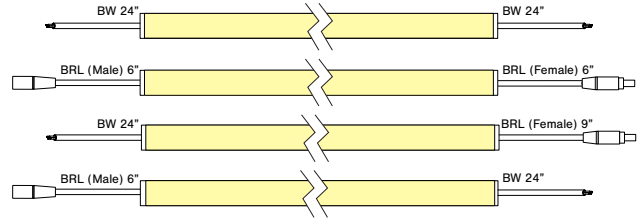

BARE WIRE 24"

MALE INPUT FEMALE OUTPUT
DRY BARREL 6"

MALE INPUT FEMALE OUTPUT
WET BARREL 6"

SYMMETRICAL

RESOURCE GUIDE

EXTRUSIONS - SURFACE - TRE3

TYPE To order a bare extrusion without a strip installed in Q-Tran factory, choose **NI** (Not Installed) for your Type option

S1 - Input only

P1 - Input/Output

S2 - Input only

P2 - Input/Output

RESOURCE GUIDE - COMPATIBILITY

STRIP & EXTRUSION

STRIP AND EXTRUSION COMPATIBILITY

EXTRUSIONS	STATIC WHITE				DYNAMIC WHITE				STATIC COLOR				RGB				RGBW			
	DRY	DMP	WET	ENC	DRY	DMP	WET	ENC	DRY	DMP	WET	ENC	DRY	DMP	WET	ENC	DRY	DMP	WET	ENC
ARKA	✓	✓	✓	✗	✓	✓	✓	✗	✓	✓	✓	✗	✓	✓	✓	✗	✓	✓	✗	✗
TELA	✓	✓	✓	✗	✓	✓	✓	✗	✓	✓	✓	✗	✓	✓	✓	✗	✓	✓	✗	✗
VEVE	✓	✓	✓	✗	✓	✓	✓	✗	✓	✓	✓	✗	✓	✓	✓	✗	✓	✓	✗	✗
FLUR	✓	✓	✓	✓	✓	✓	✗	✓	✓	✓	✓	✓	✓	✓	✗	✓	✗	✗	✗	✗
LATO	✓	✓	✓	✓	✓	✓	✗	✓	✓	✓	✓	✓	✓	✓	✗	✓	✗	✗	✗	✗
TORQ	✓	✓	✓	✓	✓	✓	✗	✓	✓	✓	✓	✓	✓	✓	✗	✓	✗	✗	✗	✗
VEGA	✓	✓	✗	✗	✓	✓	✗	✗	✓	✓	✗	✗	✓	✓	✗	✗	✗	✗	✗	✗
ROND	✓	✓	✗	✗	✓	✓	✗	✗	✓	✓	✗	✗	✓	✓	✗	✗	✗	✗	✗	✗
SLIM	✓	✓	✓	✗	✓	✓	✗	✗	✓	✓	✓	✗	✓	✓	✗	✗	✗	✗	✗	✗
WIDE	✓	✓	✓	✗	✓	✓	✓	✗	✓	✓	✓	✗	✓	✓	✓	✗	✓	✓	✓	✗
TRE3	✓	✓	✓	✗	✓	✓	✓	✗	✓	✓	✓	✗	✓	✓	✓	✗	✓	✓	✗	✗

KEY

- ✓ = Encapsulated but not with 6.0 & 7.5 strip
- ✓ = Wet rated but with no lens